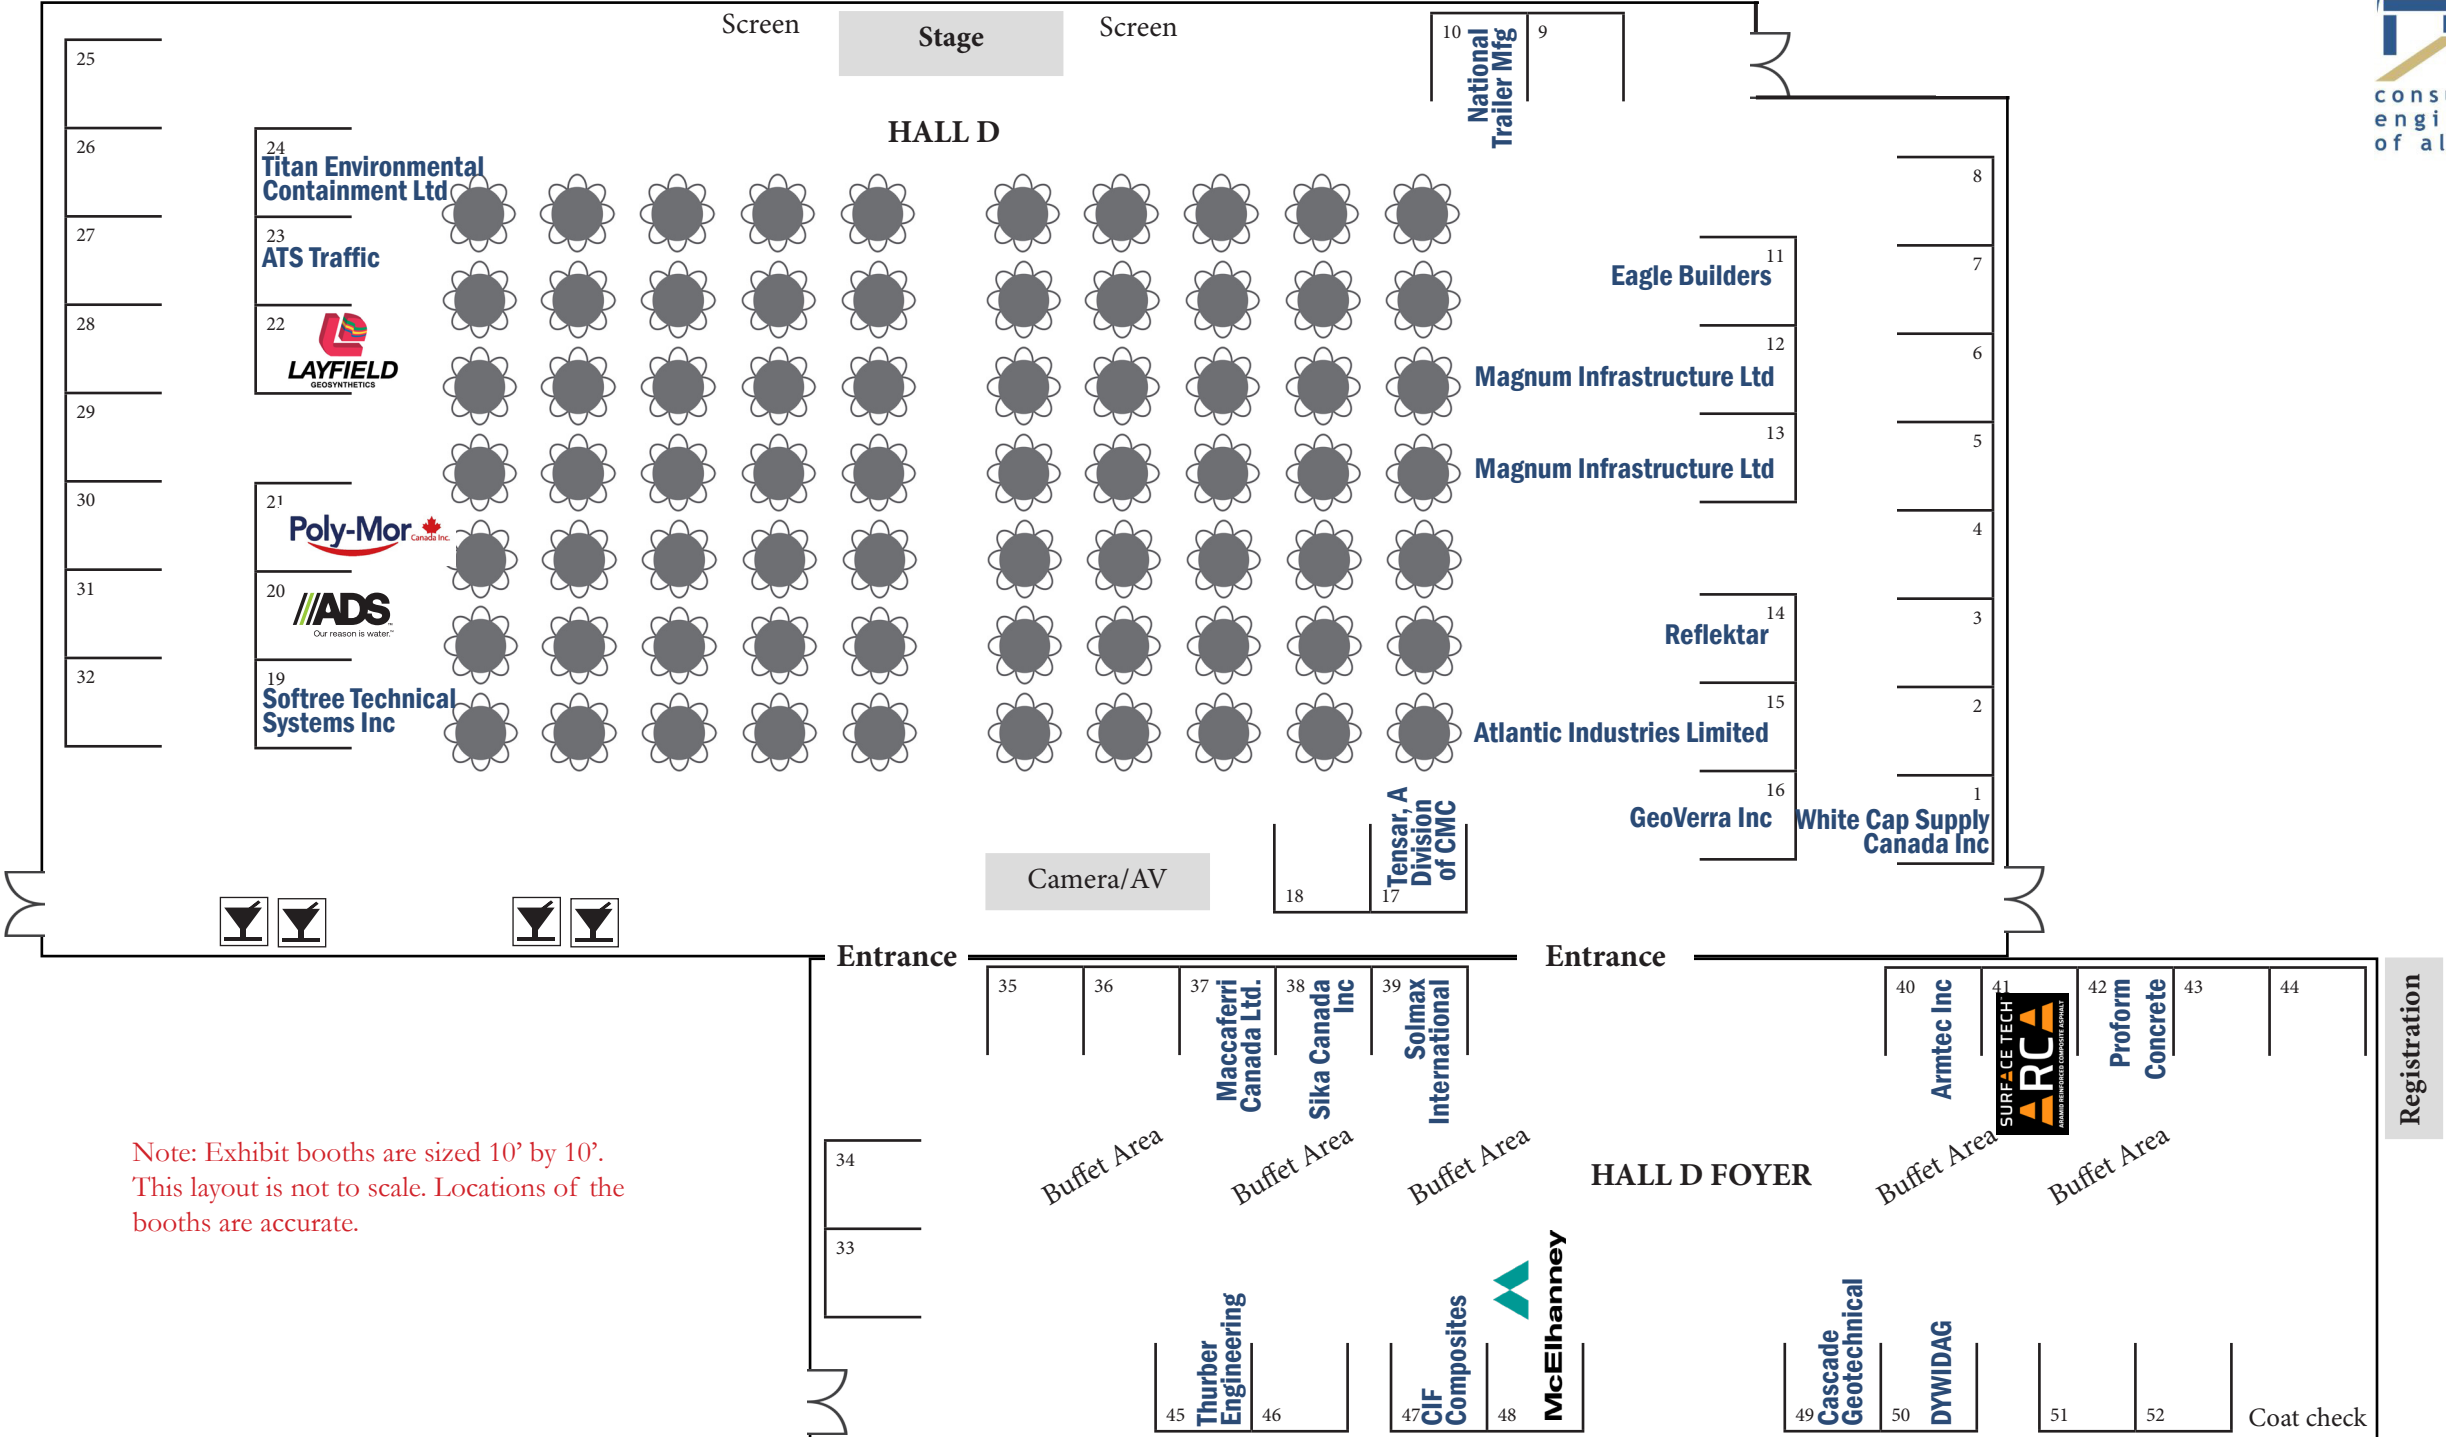

Tradeshow Floor Map

Note: Exhibit booths are sized 10' by 10'.
 This layout is not to scale. Locations of the booths are accurate.